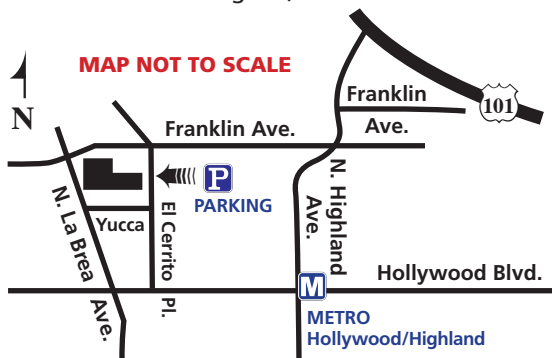

Aviva Family and Children's Service and Aviva High School

7120 Franklin Avenue,
Los Angeles, CA 90046

Parking is available from our lot entrance off of El Cerrito Place, just east of La Brea. At the gate, please drive to the left side of the driveway to access the keypad to ring receptionist for entry. Press # button to call the reception desk. After entering our lot, drive forward to the interior parking area. Elevator and stairs are on your left. Go to first floor to reception desk to check-in.